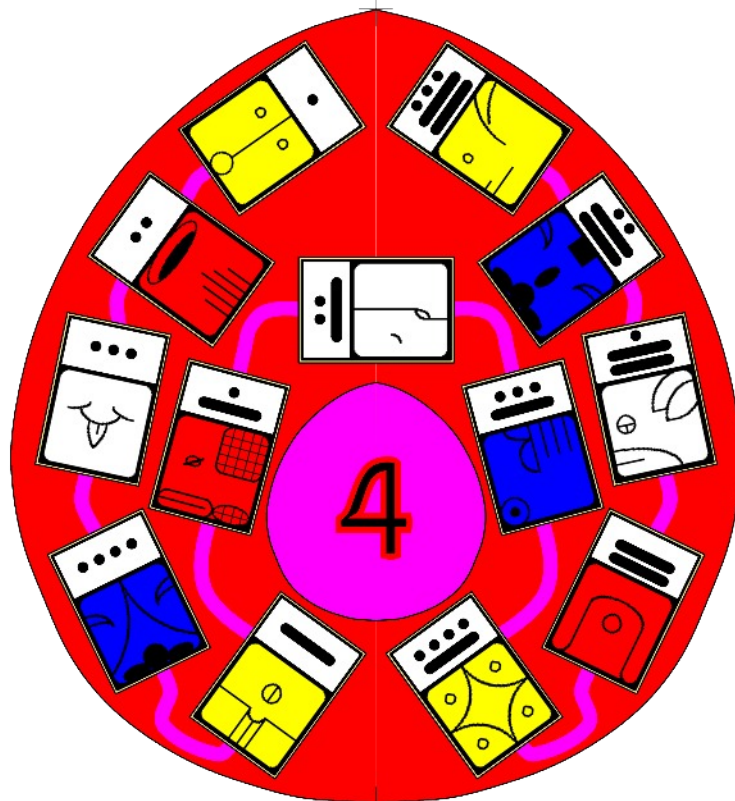

Galactic Hand
	Adolf Hilter
	John Noakes
	Paul Wellar

	Solar Star
	Ingred Bergman
	Coco Chanel

	Planetary Moon
	Arthur Conan Dole
	Carl Ackerby

	Spectral Dog
	Eddie Murphy

	Crystal Monkey
	Stephen King
	John Trovolta

	Cosmic Human
	Roger Daltrey
	Mike Myers

	Resonant Worldbr'r
	Roberto Carlos singer