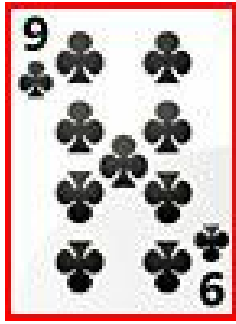

Castle Red - Enchanted Wave 4

Devon Thompson - 31.01.1964

Mayan Kin 43: Blue Self Existing Night

I define in order to dream
 Measuring intuition
 I seal the input of abundance
 With the self-existing tone of form
 I am guided by the power of self-generation
 I am a galactic activation portal enter me.

	Crystal Monkey
	Stephen King
	John Trovolta

	Cosmic Human
	Roger Daltrey
	Mike Myers

	Resonant Worldbr'r
	Roberto Carlos singer

Time Tunnel
The Atari Alliance

The central graphic is a circular emblem with a multi-colored rainbow border. Inside the border, the text "Time Tunnel" is written in a bold, black, sans-serif font at the top, and "The Atari Alliance" is written at the bottom. A central square is divided into green and red halves, with a white and black yin-yang symbol at its base. Surrounding this central square is a ring of small, colorful icons. Four larger, semi-transparent icons are positioned around the central square: a Hindu deity (top-left), a Star Wars character (top-right), a sphinx (bottom-left), and Chewbacca (bottom-right). The entire graphic is set against a black background.